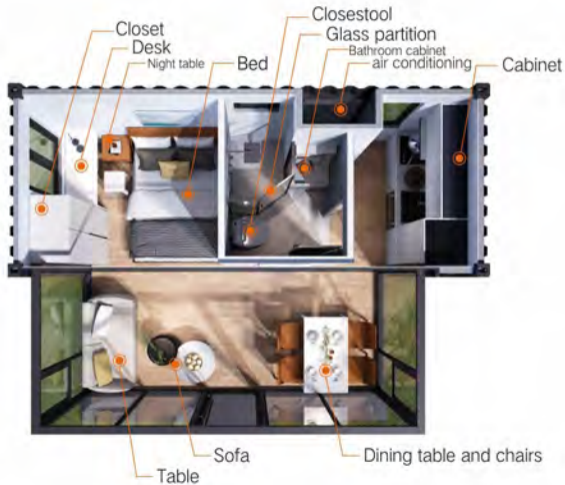

Area: 25 m²

Room Type: 2-3 people

Design Concept: CH702 shipping container home is an original homestay product developed by our design team by digging deep into the characteristics and pain points of the homestay industry. We provide accurate and efficient landing solutions for scenic accommodation

facilities, high-end camp rooms, resort hotel expansion, homestay theme upgrading and other scenes in the development of cultural

外观效果图

Exterior renderings

living room

dining room

bedroom

storage room

kitchen

room type: 2-3 people

design concept: CH802 shipping container house is an original space capsule homestay product developed by our design team by digging deep into the characteristics and pain points of the homestay industry. We provide accurate and efficient landing solutions for scenic accommodation facilities, high-end camp rooms, resort hotel expansion, homestay theme upgrading and other scenes in the development of cultural tourism